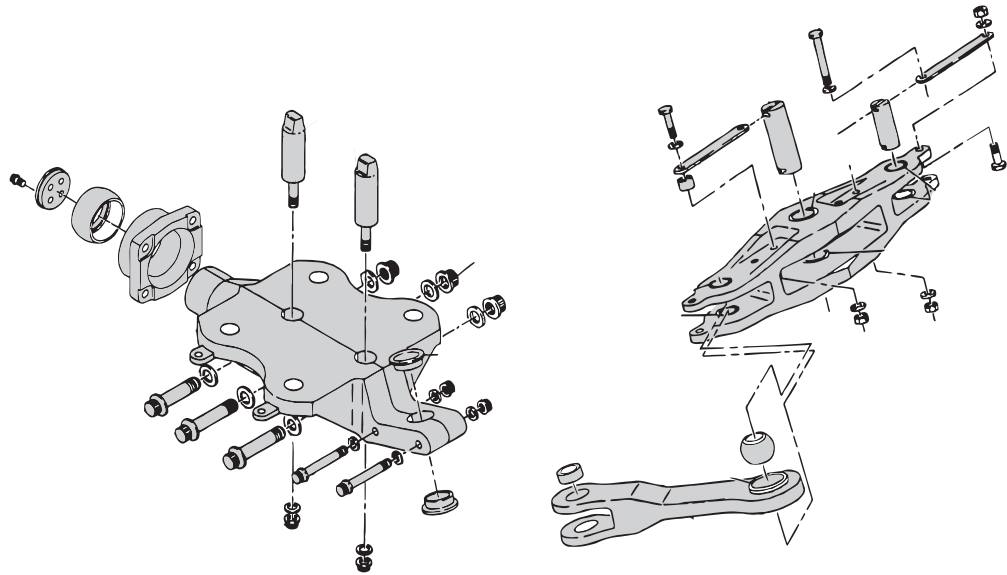

Able

AIRBUS FAMILY CFM56-5

Engine Mounting System for the A318, A319, A320 and A321

Forward Engine Mount Assembly

PN: 238-0200-All Series

PN: 238-0204-All Series

PN: 642-2000-All Series