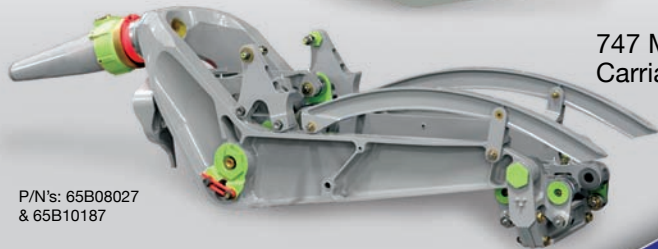

Extend Your Supply

- OVERHAUL
- EXCHANGE
- SELL (OUTRIGHT)
- CONSIGN

747 Flap Carriage
Fitting Assembly

747 Main Flap
Carriage Assembly

P/N's: 65B08027
& 65B10187

Able

www.AbleEngineering.com

Able Engineering has the WORLD'S LARGEST Spares Inventory

- **20+ Shipsets**
- **All Dash Numbers**
- **Classic & -400**

To receive updates & information via Twitter, follow: [AbleEngineering](#)